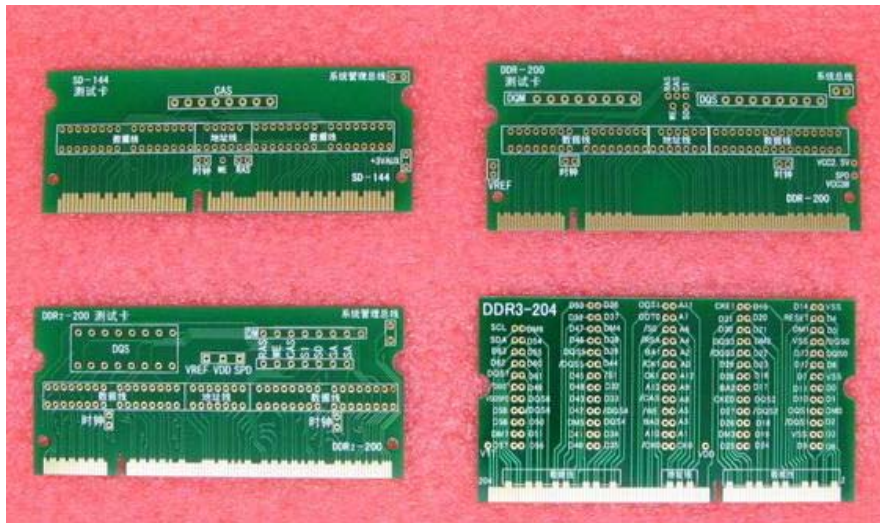

LAPTOP RAM SLOT TESTER

Description:

- Laptop 144 pin SD Memory Testing Board
- Laptop 200 pin DDR Memory Testing Board
- Laptop 200 pin DDR2 Memory Testing Board
- Laptop 204 pin DDR3 Memory Testing Board
- There are a lot of testing pins in this board ---- clock, reset, voltage signals etc... Through measuring the resistance value, it can determine the slot working or not in accurate way.
- Easy to find out the test points for hardware repair, it is an useful tool.
- Save Time and easy to determine the root cause through measuring test points,
- Suitable for user without technical background and No need to take up any professional training in the computer chip-level maintenance.
- Boards contains various signals, voltages, clock, address and data line signal testing points.